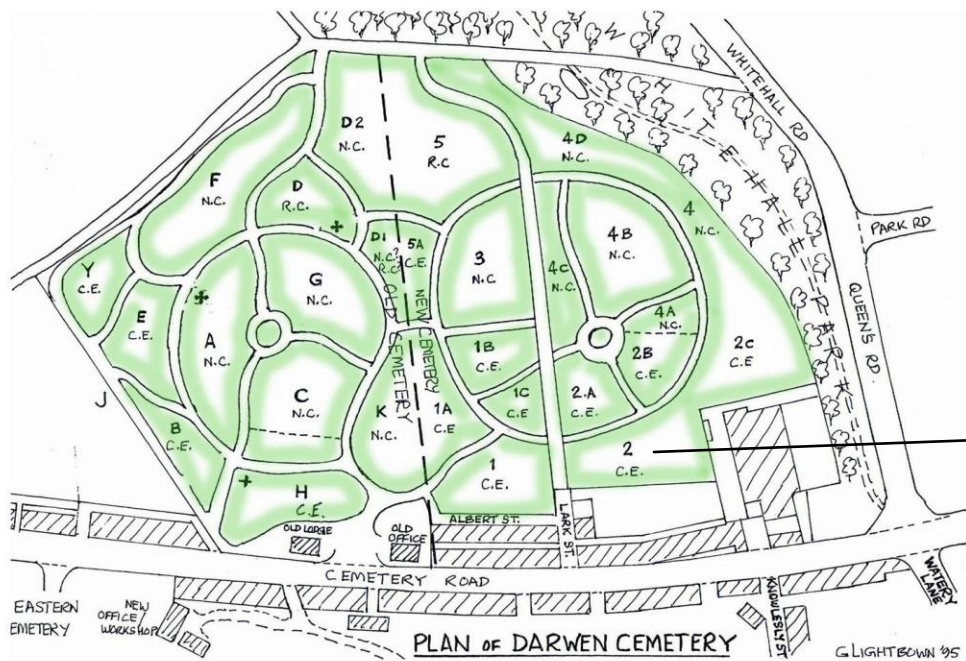

Pendlebury E.W. Section 2 Church of England

Name: PENDLEBURY, EMMA WILKINSON

Initials: E W

Nationality: United Kingdom

Rank: Private

Regiment/Service: Auxiliary Territorial Service

Age: 20

Date of Death: 17/10/1947

Service No: W/319910

Additional information: Daughter of John and Emma Taylor; wife of Francis Pendlebury, of Darwen.

Casualty Type: Commonwealth War Dead

Grave/Memorial Reference: Section 2. Grave 879.

Cemetery: [DARWEN CEMETERY](#)