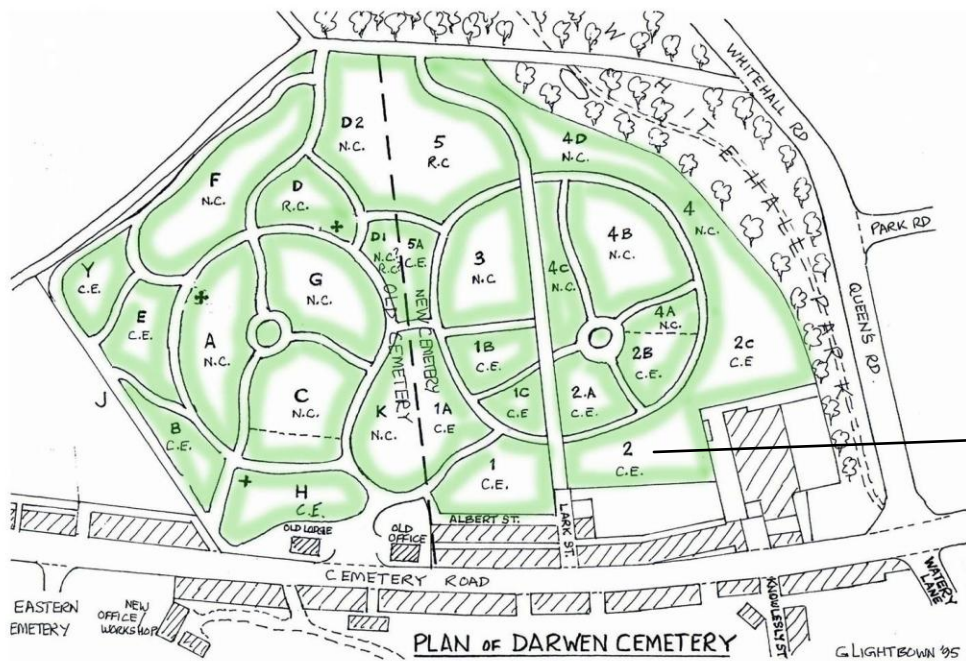

Pendlebury E.W. Section 2 Church of England

Name: PENDLEBURY, EMMA WILKINSON

Initials: E W

Nationality: United Kingdom

Rank: Private

Regiment/Service: Auxiliary Territorial Service

Age: 20

Date of Death: 17/10/1947

Service No: W/319910

Additional information: Daughter of John and Emma Taylor; wife of Francis Pendlebury, of Darwen.

Casualty Type: Commonwealth War Dead

Grave/Memorial Reference: Section 2. Grave 879.

Cemetery: [DARWEN CEMETERY](#)