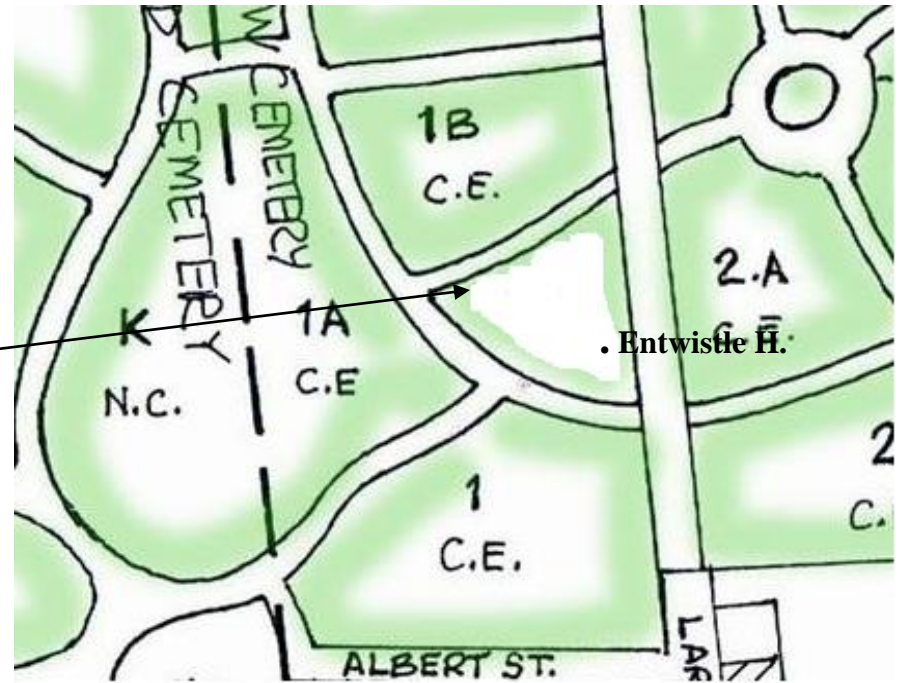

# Entwistle H. Section 1C Church of England

**Name:** ENTWISLE  
**Initials:** H  
**Nationality:** United Kingdom  
**Rank:** Clerk 3rd Class  
**Regiment/Service:** Royal Air Force  
**Date of Death:** 07/11/1918  
**Service No:** 308516  
**Casualty Type:** Commonwealth War Dead  
**Grave/Memorial Reference:** Section 1C. 2154.  
**Cemetery:** [DARWEN CEMETERY](#)