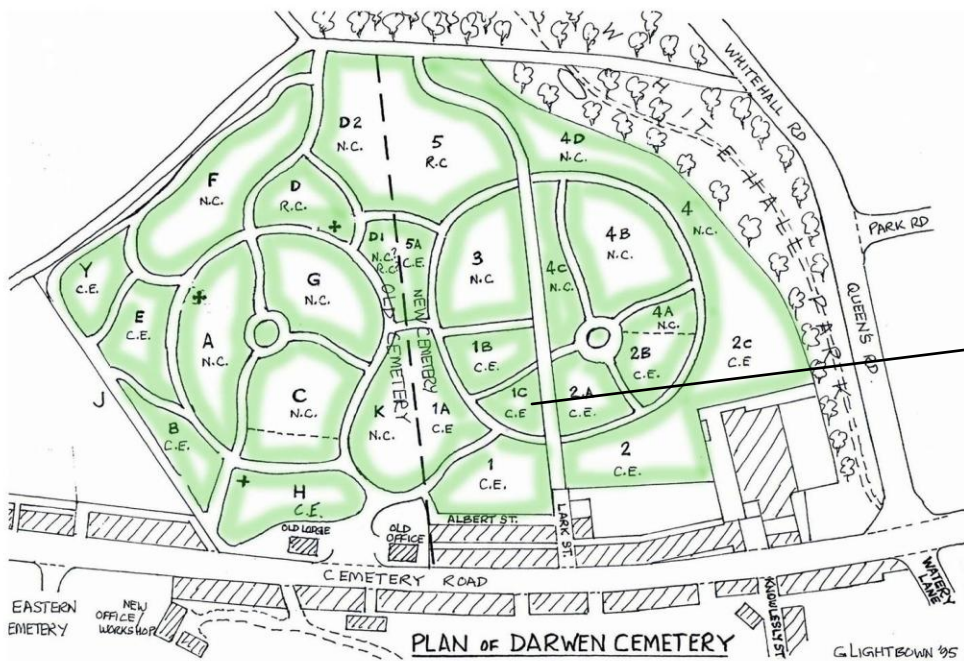

# Entwistle H. Section 1C Church of England

**Name:** ENTWISLE  
**Initials:** H  
**Nationality:** United Kingdom  
**Rank:** Clerk 3rd Class  
**Regiment/Service:** Royal Air Force  
**Date of Death:** 07/11/1918  
**Service No:** 308516  
**Casualty Type:** Commonwealth War Dead  
**Grave/Memorial Reference:** Section 1C. 2154.  
**Cemetery:** [DARWEN CEMETERY](#)